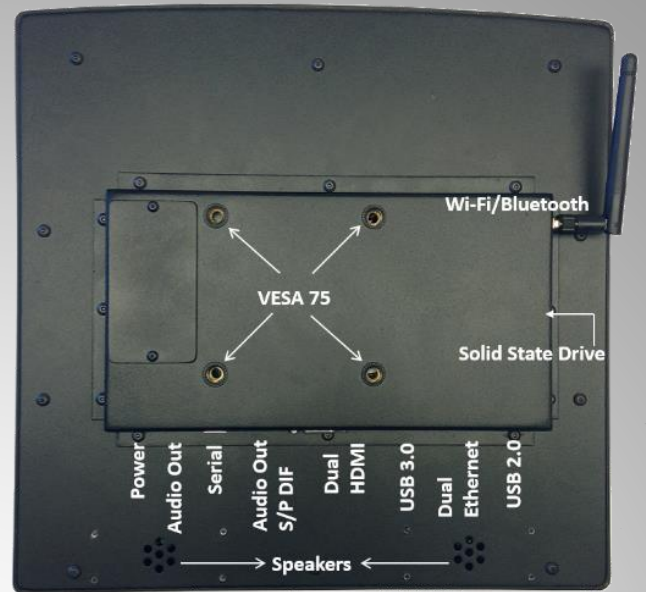

Wi-Fi and Bluetooth

Fanless, enclosed assembly

12.1" 1024 x 768 XGA vehicle display

0 to 1600 NIT multitouch screen LCD

12 programmable LED backlit function buttons

Integrated stereo speakers with adjustable volume and external stereo PA output

Aluminum alloy and molded ABS bezel

Built-in power supply with 9.5V-20V range

Multiple secondary HDMI screen support

Windows 10 Professional included

-10°C to +65°C

Dimensions: 11.6"(H) x 11.8"(W) x 2.1"(D) at base,
0.9"(D) in screen area

Keyboard (Optional)

Ruggedized, LED backlit, splash proof with touchpad

Low profile with full travel key switches

82-key compact design

Plastic injection molded top with metal bottom

Interface: PS/2 or USB standard

Dimensions: 12"(H) x 7.75"(W) x 1.25"(D)